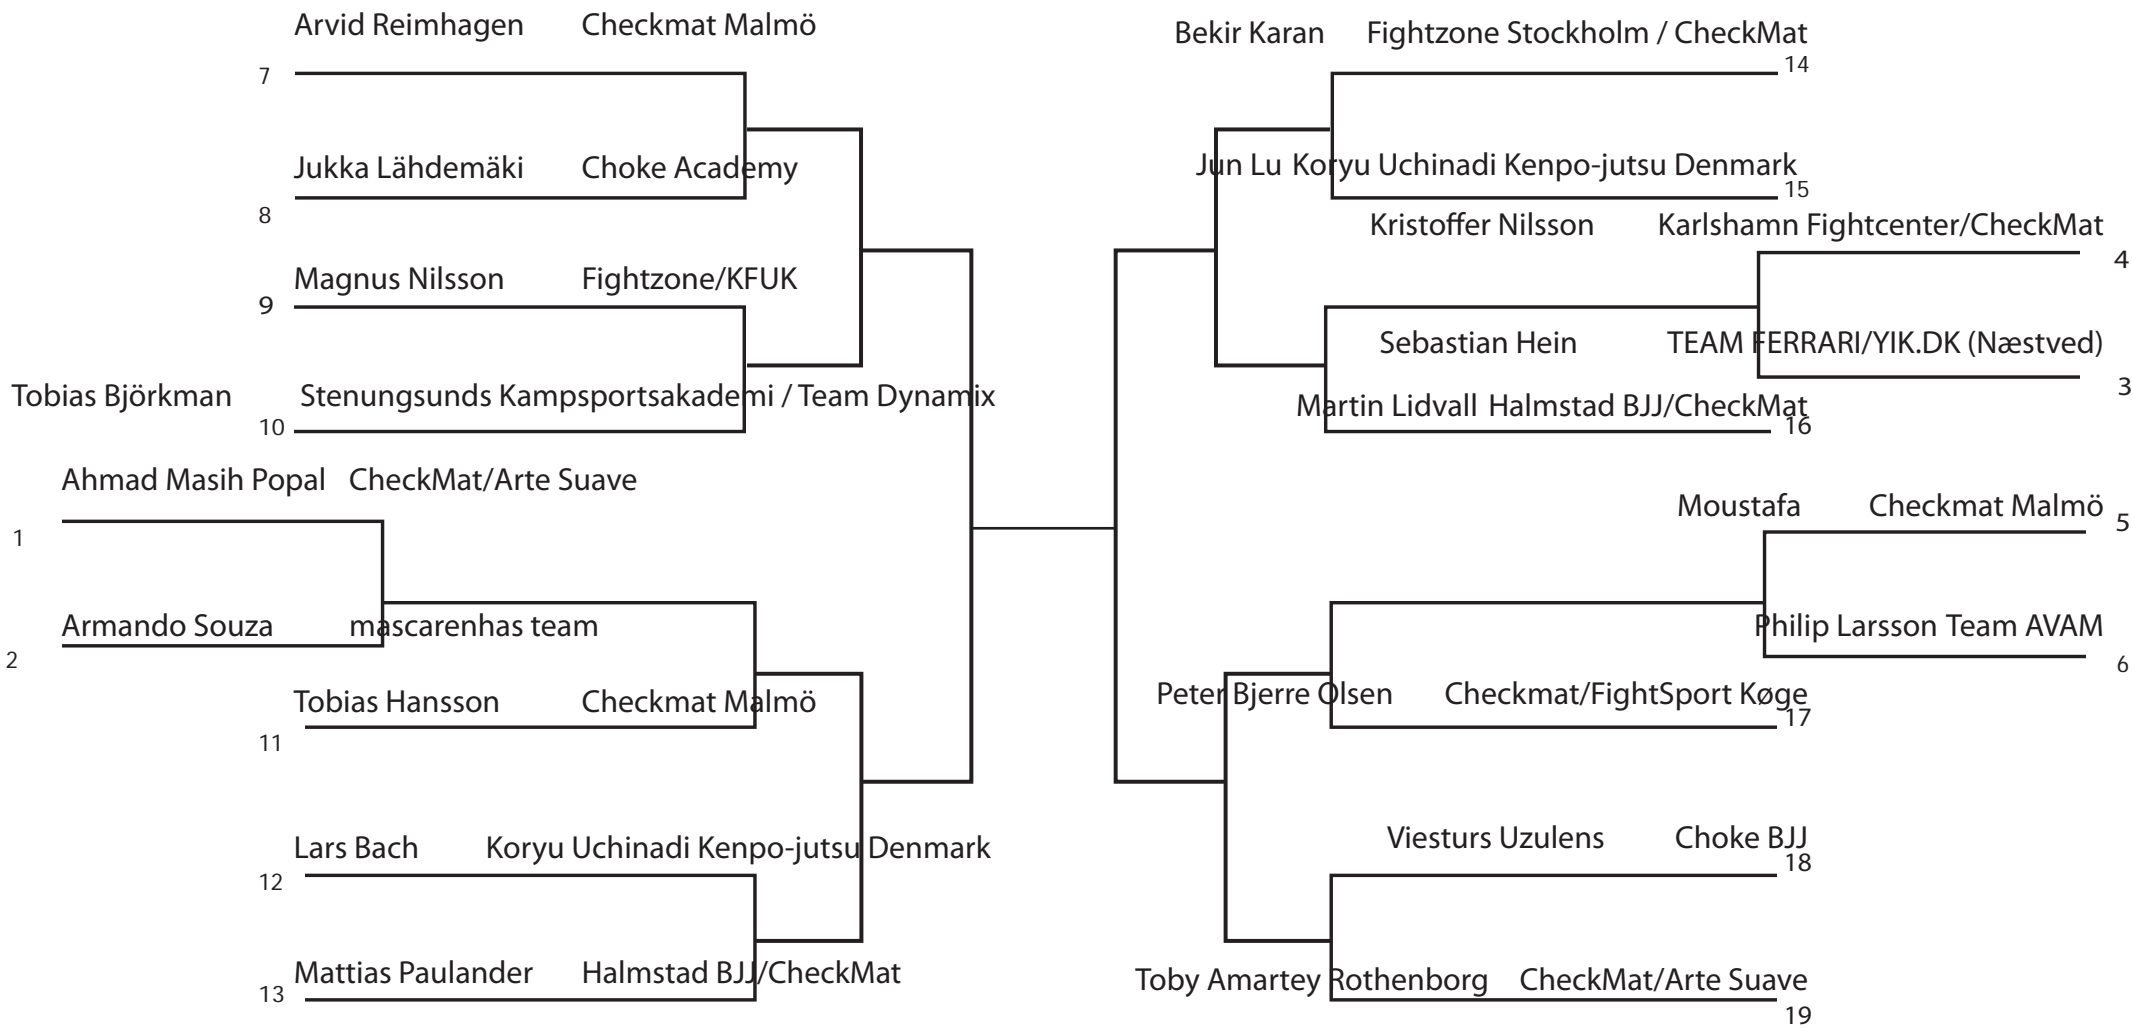

Male Adult (18 years and up) White -82.3 kg

Bracket Start 11:30 Sunday

- 1
- 2
- 3
- 3